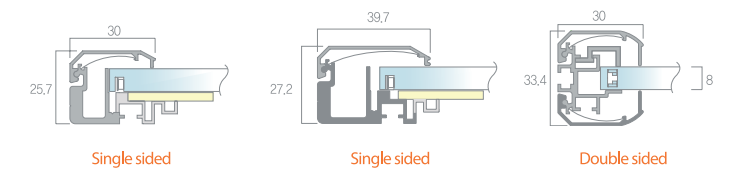

Silver

Bezel Type

Bezel Colors

White

Black

Silver

Features & Benefits

- Any size up to 1,200mm x 2,400mm (47.2" x 94.4")
- Super slim and super bright
- Snap frame for quick graphic changes
- Easy to install
- Even and consistent illumination
- Single sided and double sided available
- Energy saving and maintenance free
- Long lifespan (50,000 hours)
- Superior consistent light quality

Flip Type

(Unit: mm)

- Single sided and double sided available

Bezel Type

(Unit: mm)

- Single sided and double sided available